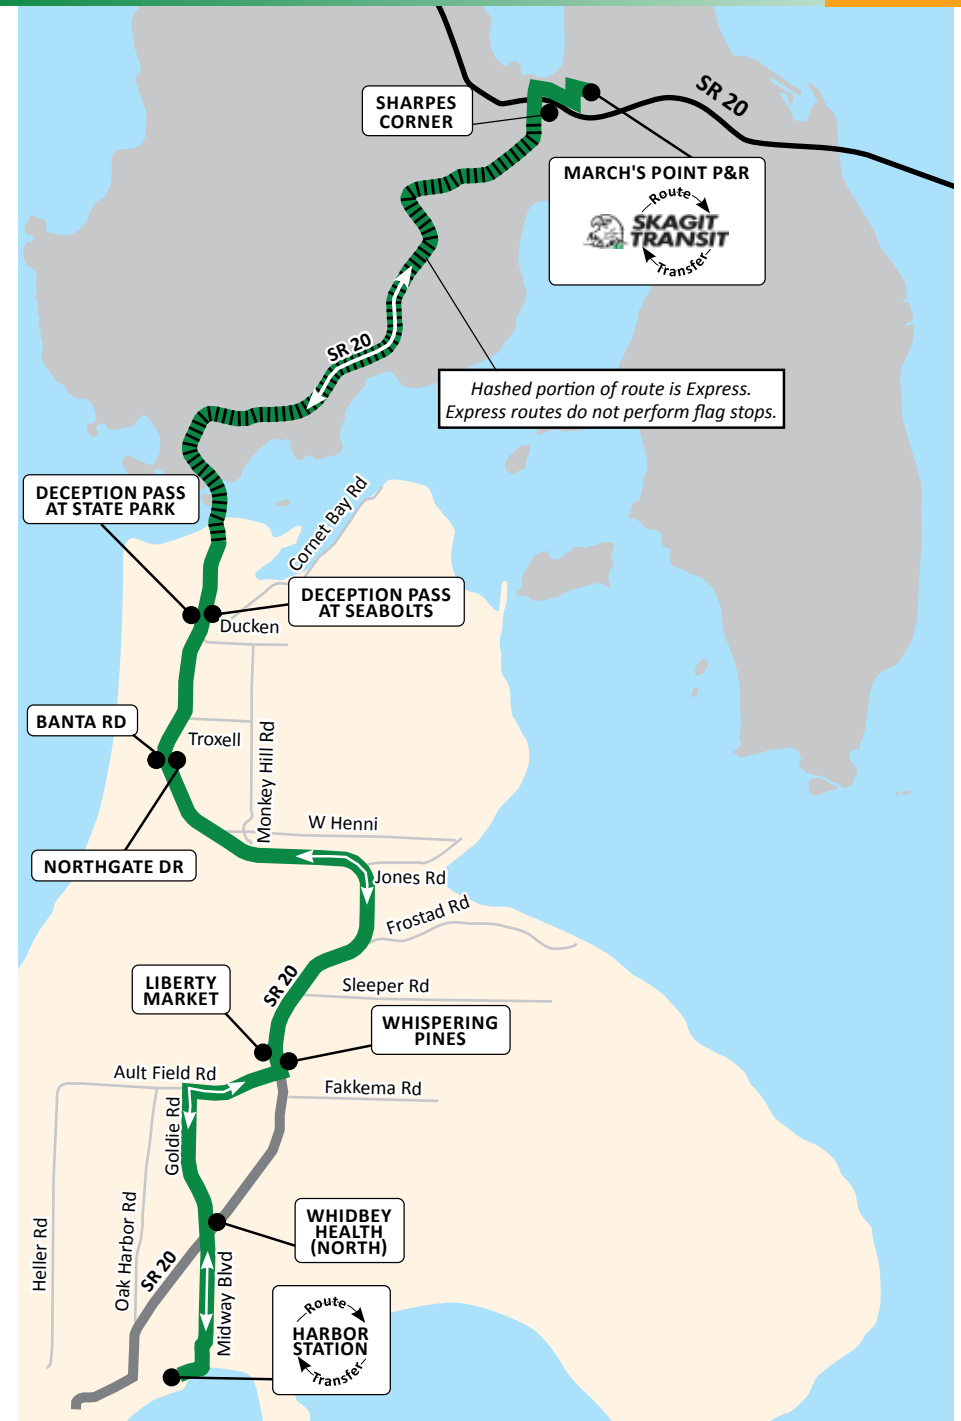

ROUTE 411W SOUTHBOUND

March's Point to Oak Harbor (MONDAY-FRIDAY)

SKAGIT TRANSIT 40X Depart Skagit Station	SKAGIT TRANSIT 40X Arrive March's Pt P&R	Depart March's Pt P&R	SR 20 at Deception Pass State Park	SR 20 at Banta Rd	SR 20 at Liberty Market	Goldie Rd at WhidbeyHealth (North)	Arrive Harbor Station at Bayshore Dr
6:15	6:40	6:40	6:50	6:52	6:56	7:00	7:10
7:15	7:40	7:40	7:50	7:52	7:56	8:00	8:10
8:15	8:40	8:40	8:50	8:52	8:56	9:00	9:10
9:15	9:40	9:40	9:50	9:52	9:56	10:00	10:10
10:15	10:40	10:40	10:50	10:52	10:56	11:00	11:10
11:15	11:40	11:40	11:50	11:52	11:56	12:00	12:10
1:15	1:40	1:40	1:50	1:52	1:56	2:00	2:10
2:15	2:40	2:40	2:50	2:52	2:56	3:00	3:10
3:15	3:40	3:40	3:50	3:52	3:56	4:00	4:10
4:15	4:40	4:40	4:50	4:52	4:56	5:00	5:10
5:15	5:40	5:40	5:50	5:52	5:56	6:00	6:10
6:15	6:40	6:40	6:50	6:52	6:56	7:00	7:10

411W Express

ROUTE 411W - MARCH'S POINT TO OH

Bold type denotes PM time-points.